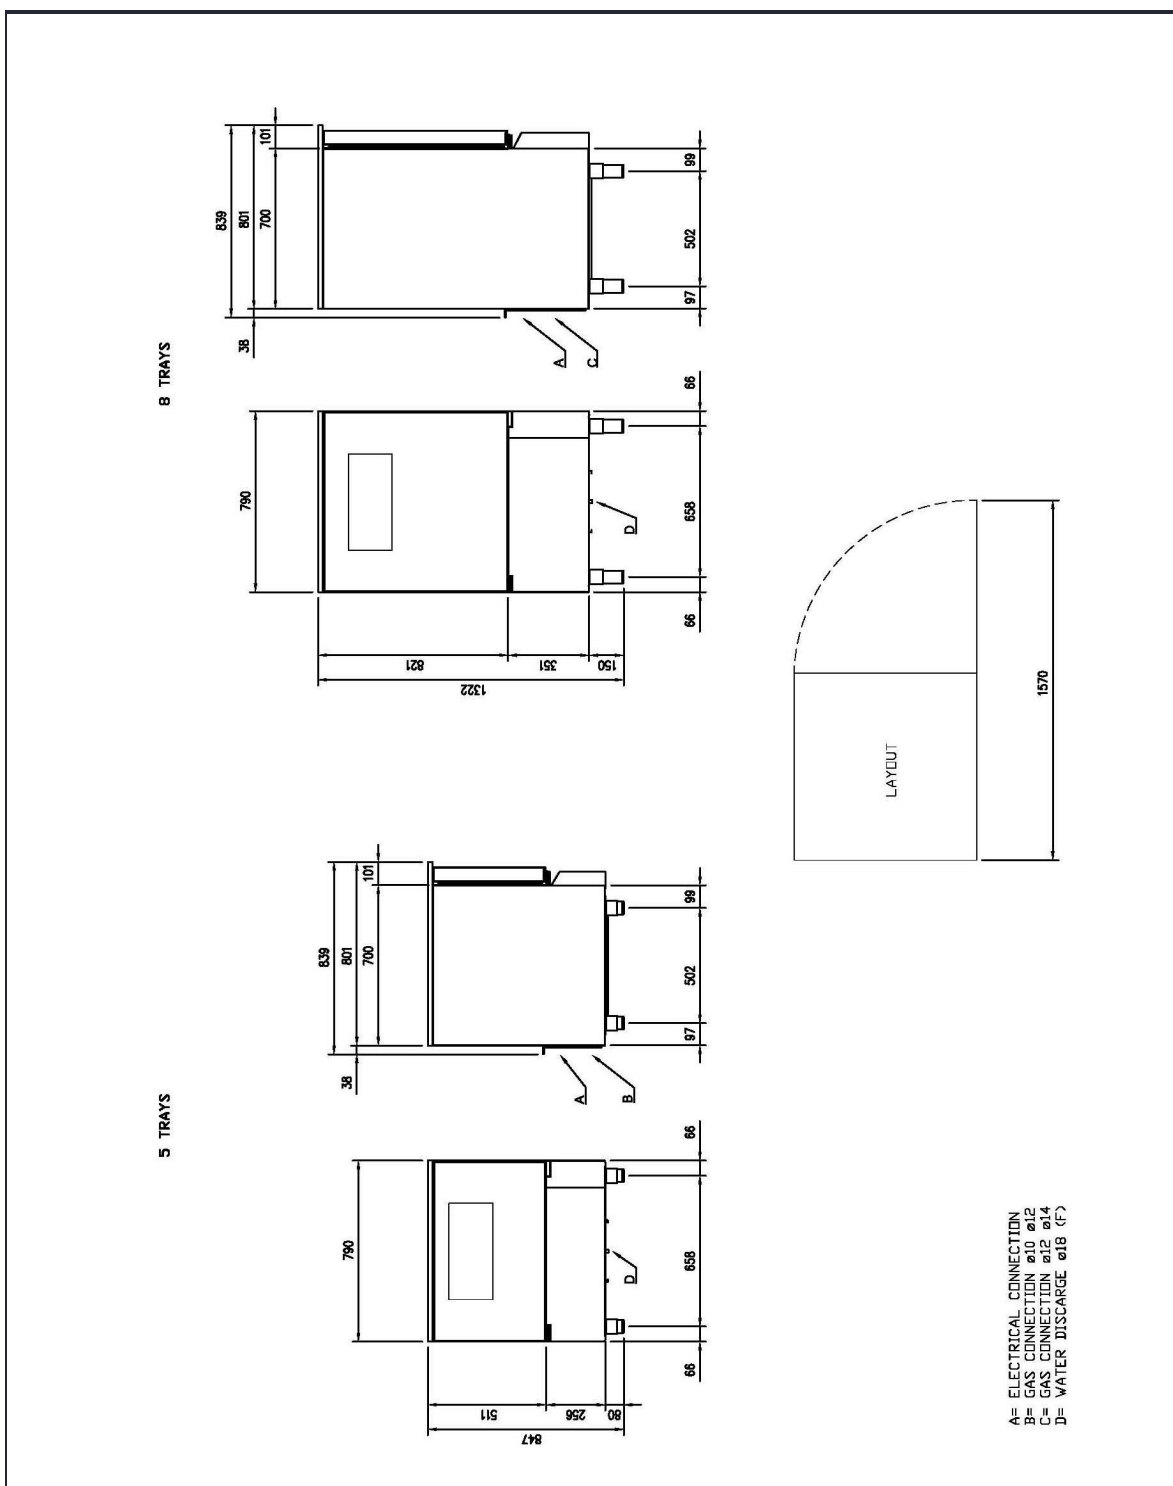

Technical data sheet

Product features

Multifunctional kitchen appliance INFINITY 5x GN 1/1, WiFi

Model	SAP Code	00014372
--------------	-----------------	----------

SAP Code	00014372	Net Height [mm]	847
Net Width [mm]	790	Net Weight [kg]	100.00
Net Depth [mm]	820	Loading	230 V / 1N - 50 Hz

Technical data sheet

Technical drawing

Multifunctional kitchen appliance INFINITY 5x GN 1/1, WiFi

Model

SAP Code

00014372

Technical data sheet

Technical parameters

Multifunctional kitchen appliance INFINITY 5x GN 1/1, WiFi

Model

SAP Code

00014372

1. SAP Code:

00014372

6. Gross Width [mm]:

846

2. Net Width [mm]:

790

7. Gross depth [mm]:

839

3. Net Depth [mm]:

820

8. Gross Height [mm]:

1038